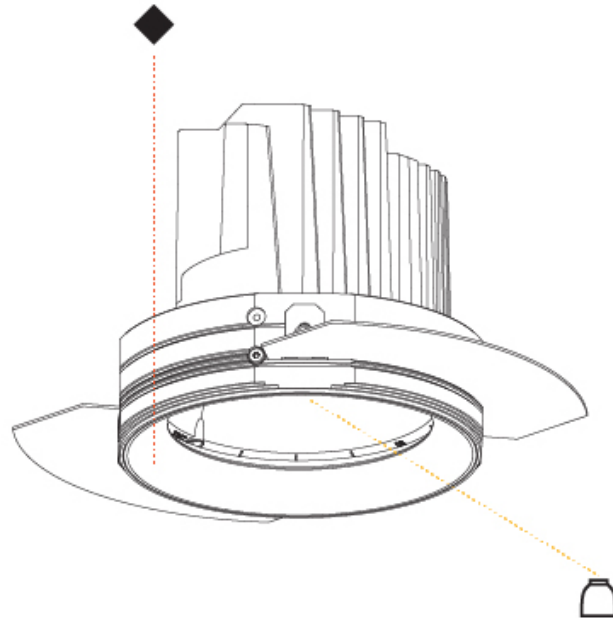

BIONIQ ROUND SEMI ADJUSTABLE TRIMLESS

A35206-

PROJECT _____

TYPE _____

SPECIFIER _____

QUANTITY _____

DATE _____